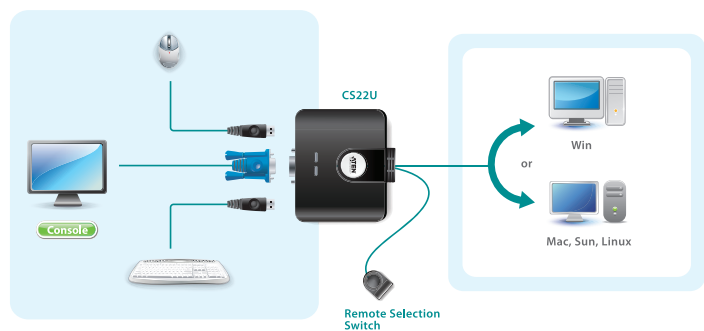

2-Port USB Cable KVM Switch

The CS22U is a 2-port USB Cable KVM Switch that provides a simple and quick method of selecting computers – a built-in remote selection switch with a 1.8 m cable. This allows the CS22U unit to be hidden from sight, while the remote selection switch can be placed conveniently on the desktop. The CS22U's compact all-in-one design makes it ideal for multiplatform desktop applications that require high resolution video.

Setup

Features

- One USB console controls two USB computers
- Compact design, built-in 0.9m cables
- Supports multifunction mice
- Multiplatform support – compatible with all operation platforms PC (Windows, Linux and most others), Mac and Sun
- All-in-one design
- Superior video quality – up to 2048 x 1536; DDC2B
- Non-powered

Specifications

Function		CS22U	
Computer Connections		2	
Port Selection		Remote Selection Switch	
Connectors	Console Ports	Keyboard	1 x USB Type A Female (Black)
		Video	1 x HDB-15 Female (Blue)
		Mouse	1 x USB Type A Female (Black)
	KVM Ports	Keyboard/Mouse	2 x USB Type A Male (Black)
Video		2 x HDB-15 Male (Blue)	
LEDs	Selected	2	
Cable Length	Computers	0.9 m	
	Remote Selection Switch	1.8 m	
Video		2048 x 1536, DDC2B	
Environment	Operating Temp.	0–50°C	
	Storage Temp.	-20–60°C	
	Humidity	0–80% RH, Non-condensing	
Physical Properties	Housing	Plastic	
	Weight	0.31 kg	
	Dimensions (L x W x H)	8.24x7.71x2.46 cm	