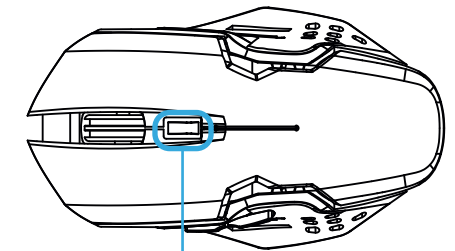

Quick Start

RAVA | Gaming Mouse

www.trust.com/22090/faq

1

2

- DPI
- 800 ↖
- 1200 ↗
- 1600 ↘
- 2400 ↙