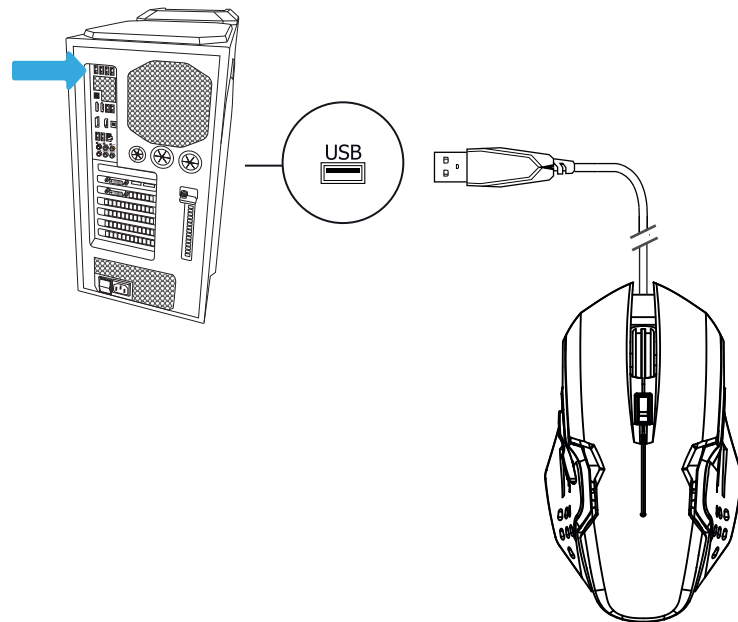

Quick Start

RAVA | Gaming Mouse

www.trust.com/22090/faq

1

2

- DPI
- 800 ↖
- 1200 ↗
- 1600 ↘
- 2400 ↙