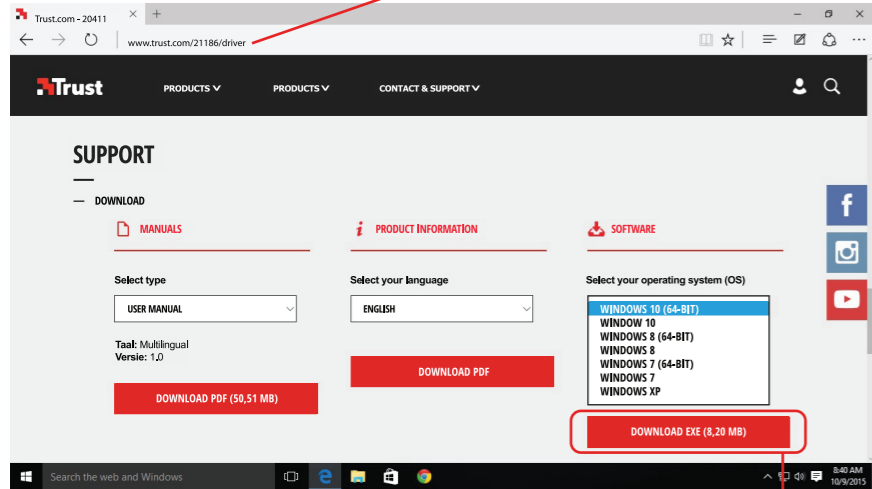

2

www.trust.com/21186/driver