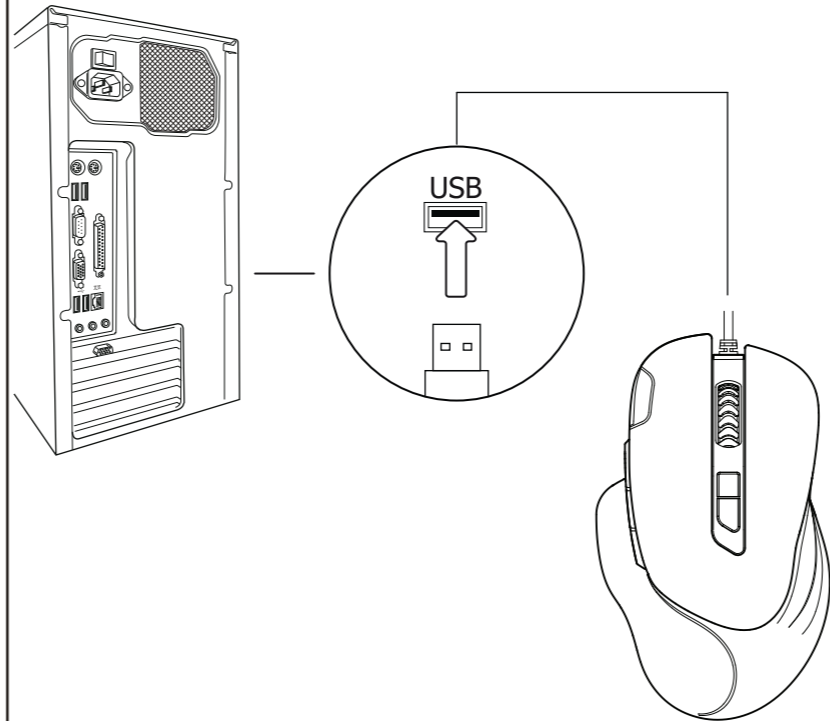

Download Software

3