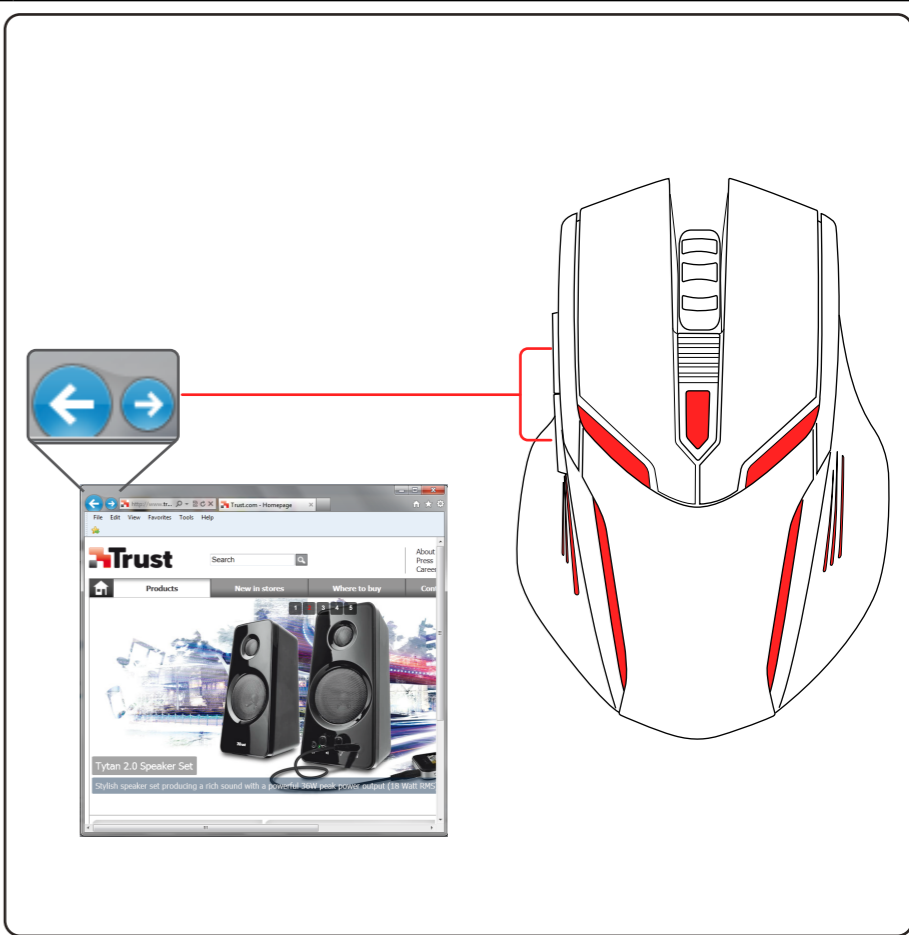

Trust

MOUSE GXT 152

800 dpi 

1200 dpi 

1600 dpi 

2400 dpi 

www.trust.com/19509/faq