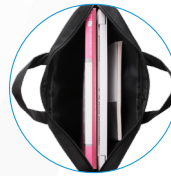

CTK14-BLK

14.1" ESSENTIAL SLIM TOPLOAD LAPTOP CASE

The 14.1" Essential Slim Topload Laptop Case from V7 is sleek and durable. The case features a padded laptop compartment with a strap to keep your laptop secure. It has a soft, padded handle so it's comfortable to carry. The zippered outside compartment has ample room for your smartphone, and accessories. It also features a new RFID Pocket to protect your ID Cards and chip-based credit card information.

- Easy-access organizer compartment with plenty of room for accessories
- RFID pocket protects your chip-based credit card information from skimmers
- Well-padded Laptop compartment with strap protection
- Weather-resistant, durable material
- Interlocking zipper pulls for Notebook compartment

**DEVICE PROTECTION**

Well-padded Laptop compartment with strap protection, RFID pocket protects your chip-based credit card information from skimmers

CTK14-BLK

14.1" ESSENTIAL SLIM TOPLOAD LAPTOP CASE

ORGANIZER COMPARTMENT

mit viel Platz für Zubehör Ineinandergreifende Reißverschlusszüge für das Notebookfach

DETACHABLE SHOULDER STRAP

Choose to wear your bag or case in a variety of ways, across your body or on your shoulder.