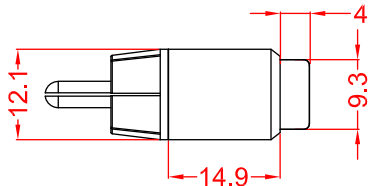

F

G

H

I

J

Aluminiumfolie | AL foil
 Leiter | Conductor 25/0.12BC
 Schaumstoff PE-Isolierung | insulation foam-PE Ø 3.0
 Schirmung | braid 16/6/0.12BC
 PVC Mantel schwarz | black PVC jacket: Ø 6.0 mm
 Baumwollgeflecht schwarz|grau | Cotton braid black|gray: Ø 6.5 ± 0.15 mm

PIN-Zuordnung | PIN Assignment

	P1	P2
1	Leiter conductor	3 5
2	Schirmung braid	4 6

Artikel-Nr. Item no.	Beschreibung Description	Länge Length
65300	AVK RCA M/RCA x2 M G+ 0200 2,0m Subwoofe	2000 ± 30 mm
65301	AVK RCA M/RCA x2 M G+ 0300 3,0m Subwoofe	3000 ± 30 mm
65302	AVK RCA M/RCA x2 M G+ 0500 5,0m Subwoofe	5000 ± 50 mm
65303	AVK RCA M/RCA x2 M G+ 1000 10,0m Subwoof	1000 ± 100 mm

Connection: 1x RCA male (woofer, center), 2x 2x RCA male (woofer)
 Material housing: Aluminium
 Material contact: gold-plated
 Material inner conductor: copper
 Cable sheath: Ø 6 mm
 AWG: 23
 Shielding 1: braid (copper) 16x
 Shielding 2: aluminium foil
 Contact resistance: 10 Ω max.
 Insulation resistance: 5 M Ω min.